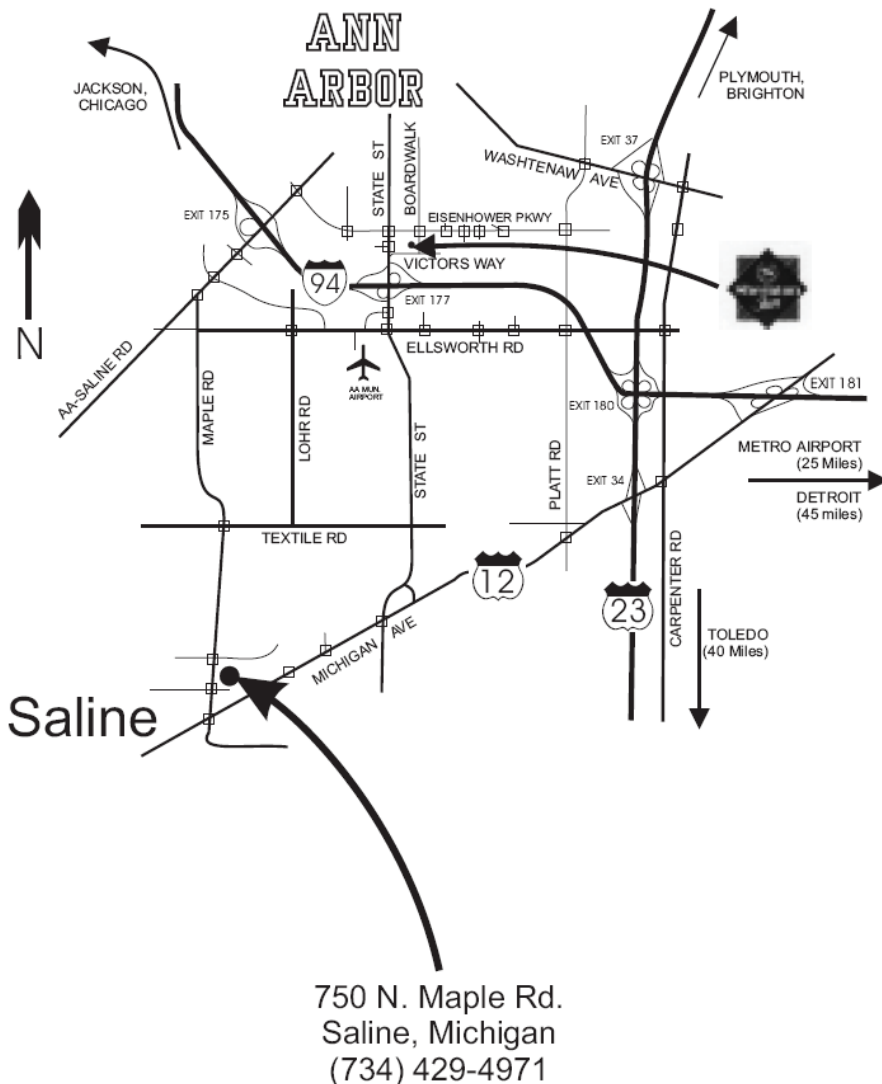

Pro-face

Directions to Pro-face America

750 N. Maple Rd. • Saline, Michigan
734-429-4971

Pro-face America is located in Saline, Michigan, approximately ten miles southwest of Ann Arbor and 45 miles west of Detroit.

Air travellers bound for Pro-face are most commonly routed to Detroit Metropolitan Airport, approximately 25 miles to the east, along Interstate Highway 94.

Saline is located south of Interstate Highway 94 and approximately six miles southwest of U.S. Highway 23 along Michigan Avenue, U.S. Highway 12.

To Toledo, Ohio

From Detroit Metropolitan Airport, Detroit and points east, via I-94:

- Exit westbound I-94 at Exit 181, Michigan Avenue/US-12. You want to take the exit leading West to Saline.
- Follow Michigan Avenue southwest nine miles until you reach Maple Road in Saline. Turn right (north) onto Maple Road.
- At the top of the hill after you cross Clark Street, you will pass the Saline Public Library (on your left). Pro-face is the next building on your right, across from the Saline Middle School.

From Toledo and points south, and Brighton and points north, via US-23:

- Exit US-23 at Exit 34, Michigan Avenue/US-12. At the top of the ramp, turn west.
- Follow Michigan Avenue southwest six miles until you reach Maple Road in Saline. Turn right (north) onto Maple Road.
- At the top of the hill after you cross Clark Street, you will pass the Saline Public Library (on your left). Pro-face is the next building on your right, across from the Saline Middle School.