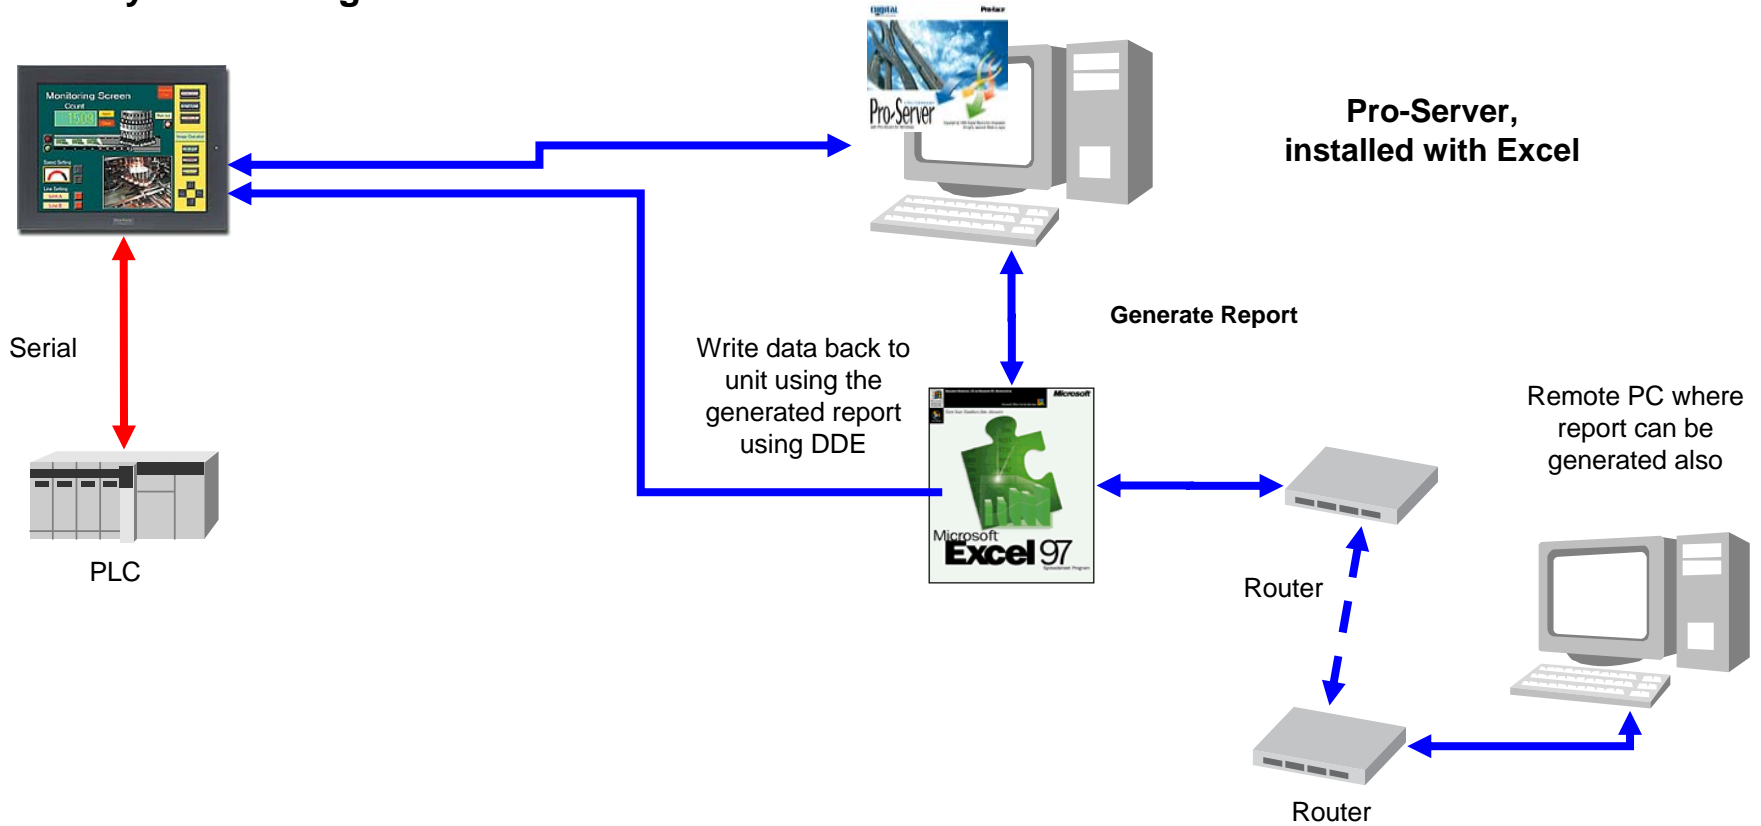

PRO-FACE APPLICATION EXAMPLE

Defoamer Injection System

Pro-face®
XYCOM™
a PRO-FACE America Company

**Globally Recognized,
Globally Supported,
Globally Trusted.**

Network System Configuration

DESCRIPTION

- In this application the end user creates a report generated that shows all the data values that occur each day. The report is generated within the plant and also in a remote location. The created report has data write capabilities incorporated in the excel template which each report is based off of.